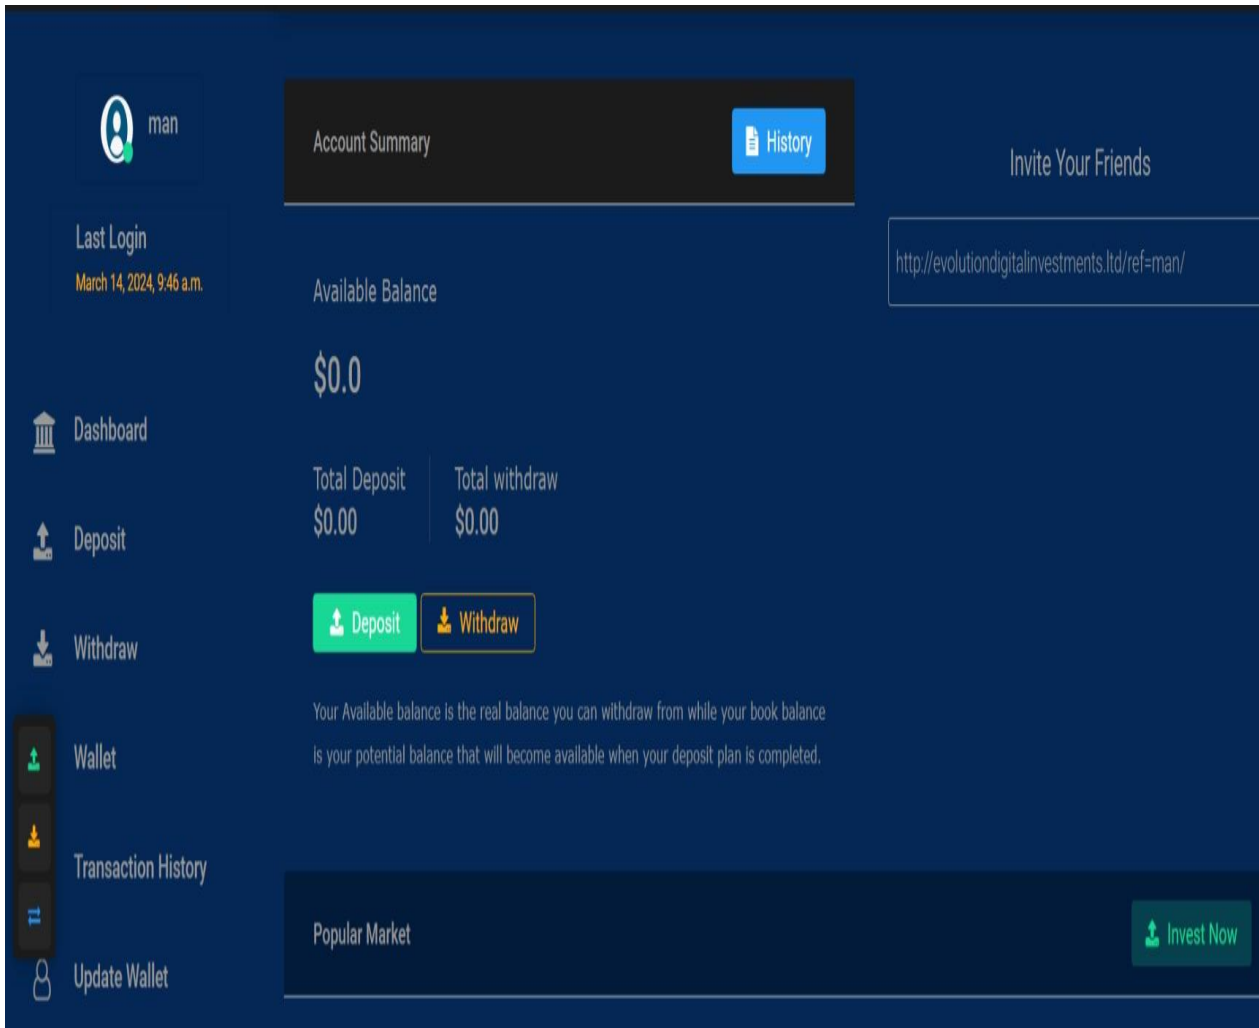

REFERRAL COMMISSION

We have an affiliate program structure to give customers an additional option to earn and benefit from our company. In your referral section, get an extra 10% profit by referring other people and companies. At Trustee Elite Limited, we stand by our end of the referral deal.

Go to user panel Go to referral link and copy