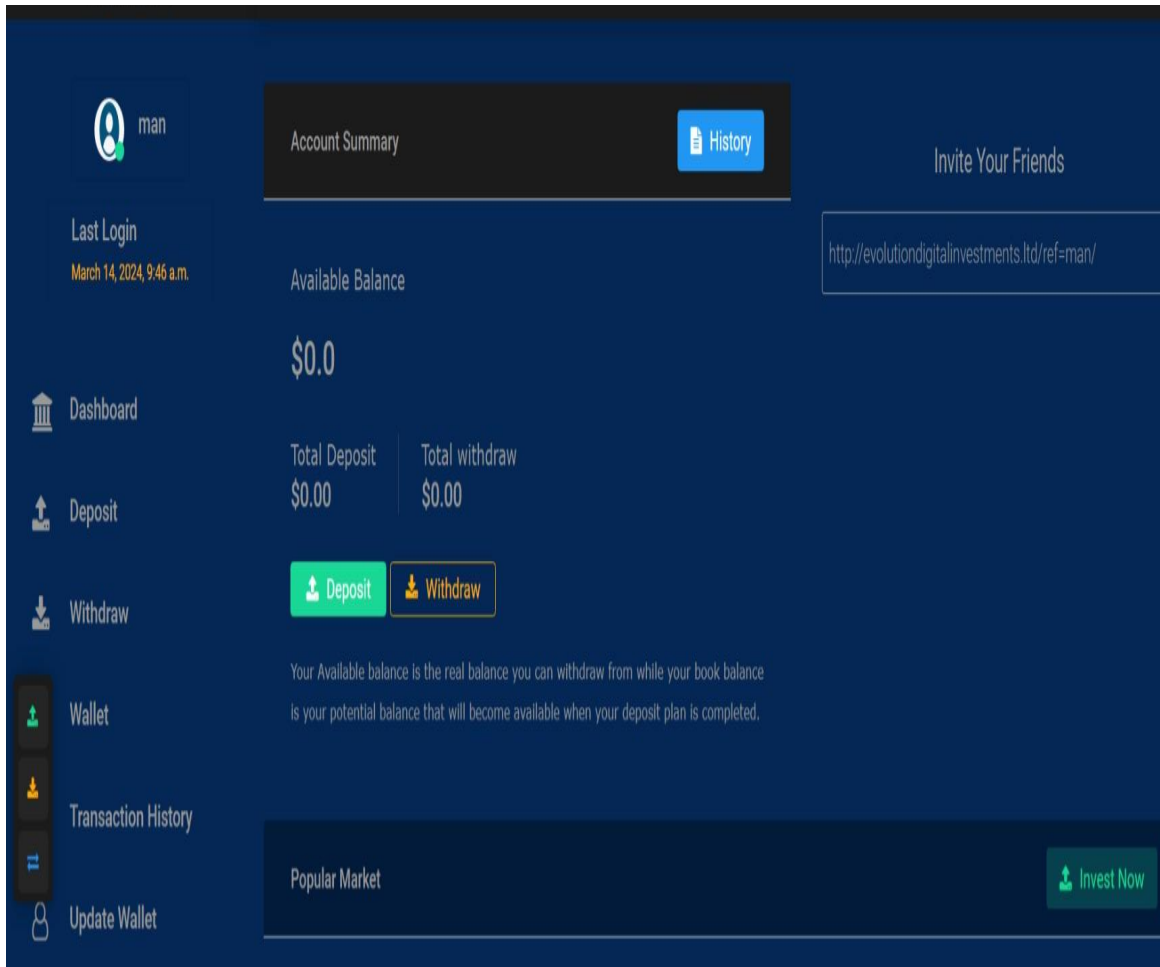

OUR INVESTMENT PLANS

trusteelimited.ltd