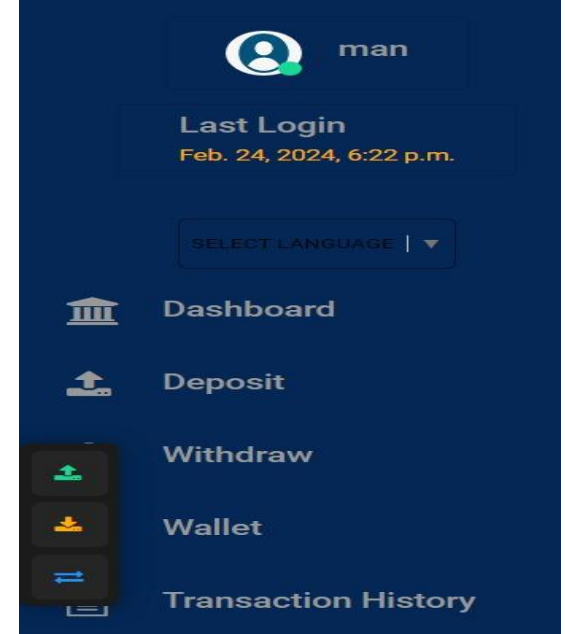

The investment deposit is made through BITCOIN, ETHEREUM, USDT TRC20, USDT ERC20, PAYEER, PERFECT MONEY, etc. Withdrawal is also done through the aforementioned currencies. Withdrawal of investments is made after 5, 7, 10 (days (depending on the plan)) of investment. However, at the end of the Investment Circle, you can withdraw your earnings daily.

The investor can withdraw both Capital and earnings through the above Cryptocurrency account listed. the Referral bonuses can be withdrawn immediately by the investor.

DEPOSIT AND WITHDRAWAL.

trusteeelitelimited.ltd