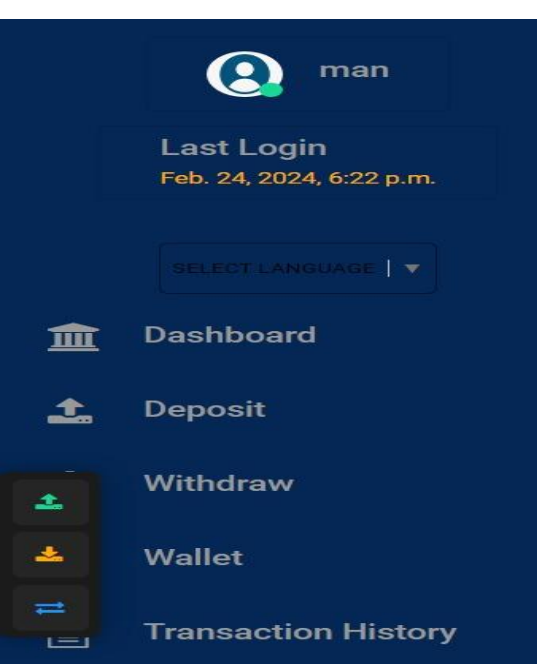

To make a deposit, please visit <http://www.trusteelitelimited.ltd> and login to your account to initiate a deposit and make the actual amount of the deposit initiated

DEPOSIT AND WITHDRAWAL.

trusteelitelimited.ltd